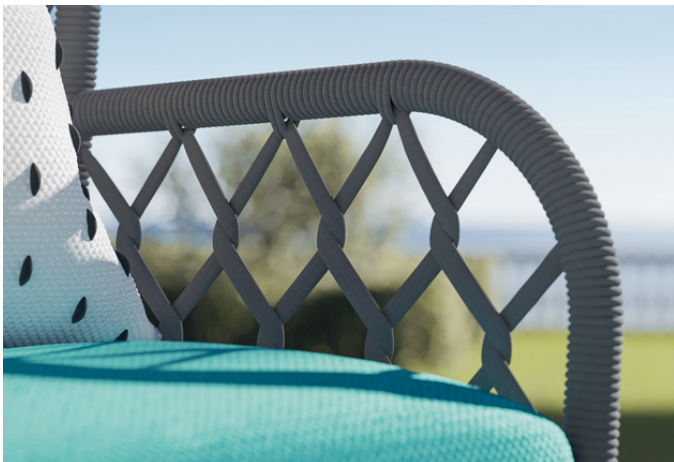

Structure

Caractéristiques

Dimensions : 47 × 47 × 45 cm

Poids brut : 0 kg

Poids net : 6 kg

Volume : 0.13 m³

Structure : Aluminium laqué

Matière : Polyester tissé