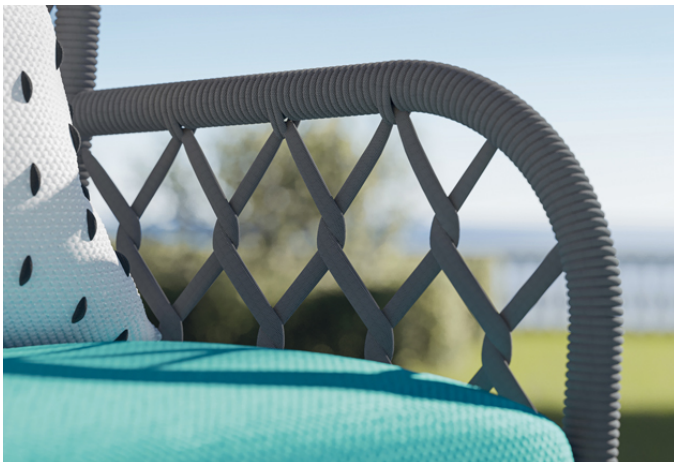

Solar Floor Lamp

Solar Floor Lamp with structure aluminium and rope polyester

Collection

Yakimour

Structure

Turquoise
YA26

Light grey
YA28

Caractéristiques