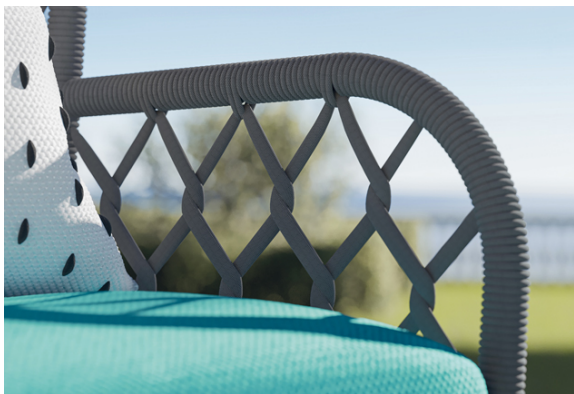

Wing chair

Wing chair with structure aluminium and rope polyester. Seat cushion included.

Collection

Yakimour

Structure

Coussin

Caractéristiques

Dimensions : 72 × 78 × 110 cm

Poids brut : 0 kg

Poids net : 19.5 kg

Volume : 1.68 m³

Hauteur d'assise : 8 cm

Hauteur accoudoirs : 57.5 cm

Epaisseur d'assise : 57.5 cm

Structure : Aluminium laqué

Coussin : Tissu

Matière : Polyester tissé