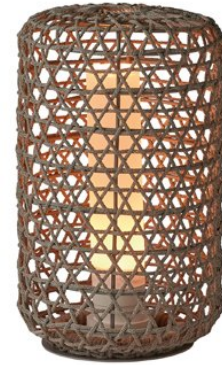

Fishman lamp 52 cm

COLLECTION : Additional

Fishman lamp 52 cm - braided polyester rope cover

CHARACTERISTICS

Dimensions : 31 × 31 × 52 in

Volume : 0.06 m³

Structure : Aluminium laqué

Material : Polyester tissé

STRUCTURE

Grey
GREY