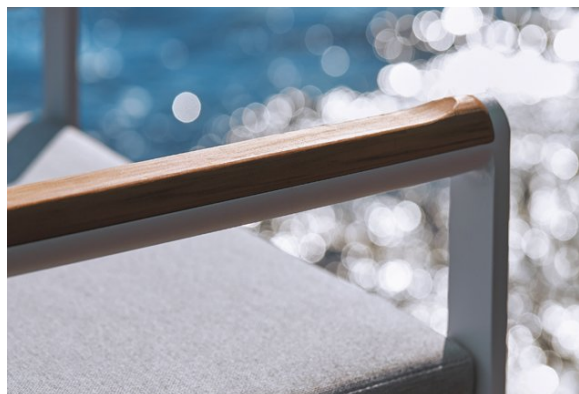

Folding director's chair

COLLECTION : Oskar

Folding director's chair. Aluminium frame and self-supporting woven polyester fabric.

CHARACTERISTICS

Dimensions : 54 × 53 × 89 in

Gross weight : 12 kg

Net weight : 10 kg

Volume : 0.1 m³

Seat height : 46 cm

Armrest height : 64 cm

Seat thickness : 4 cm

Structure : Aluminium laqué

Cushion : Tissu

Material : Polyester tissé

STRUCTURE